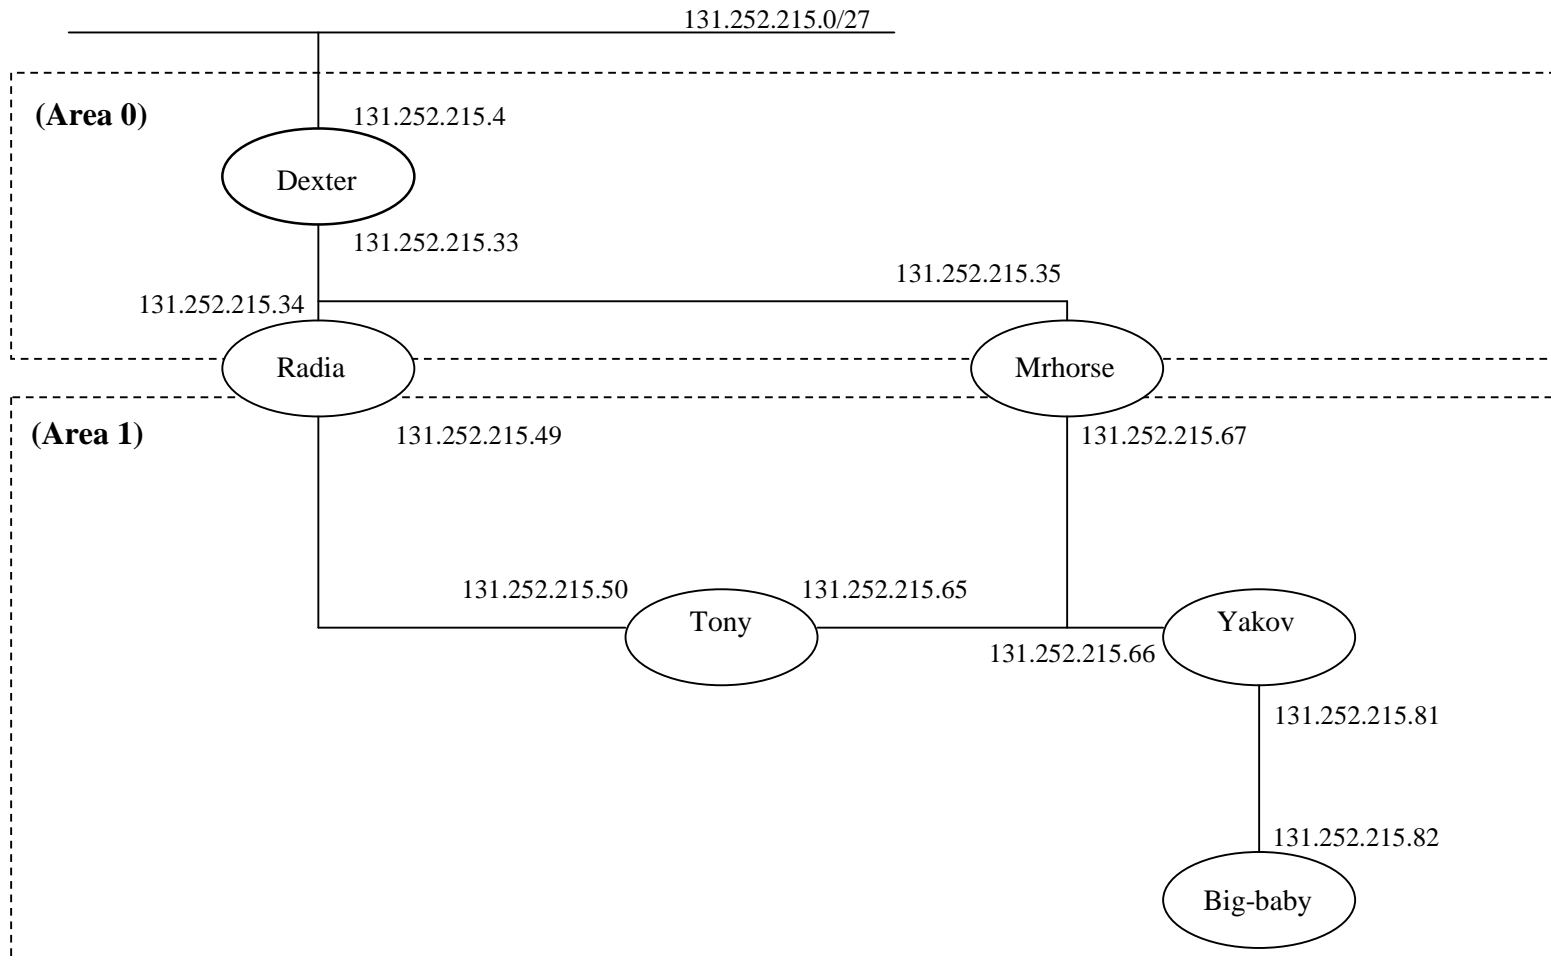

## OSPF Authentication

### Details of the Routers

Dexter – ABR

Radia – ABR (Area 0 and Area 1)

Mrhorse – ABR (Area 0 and Area 1)