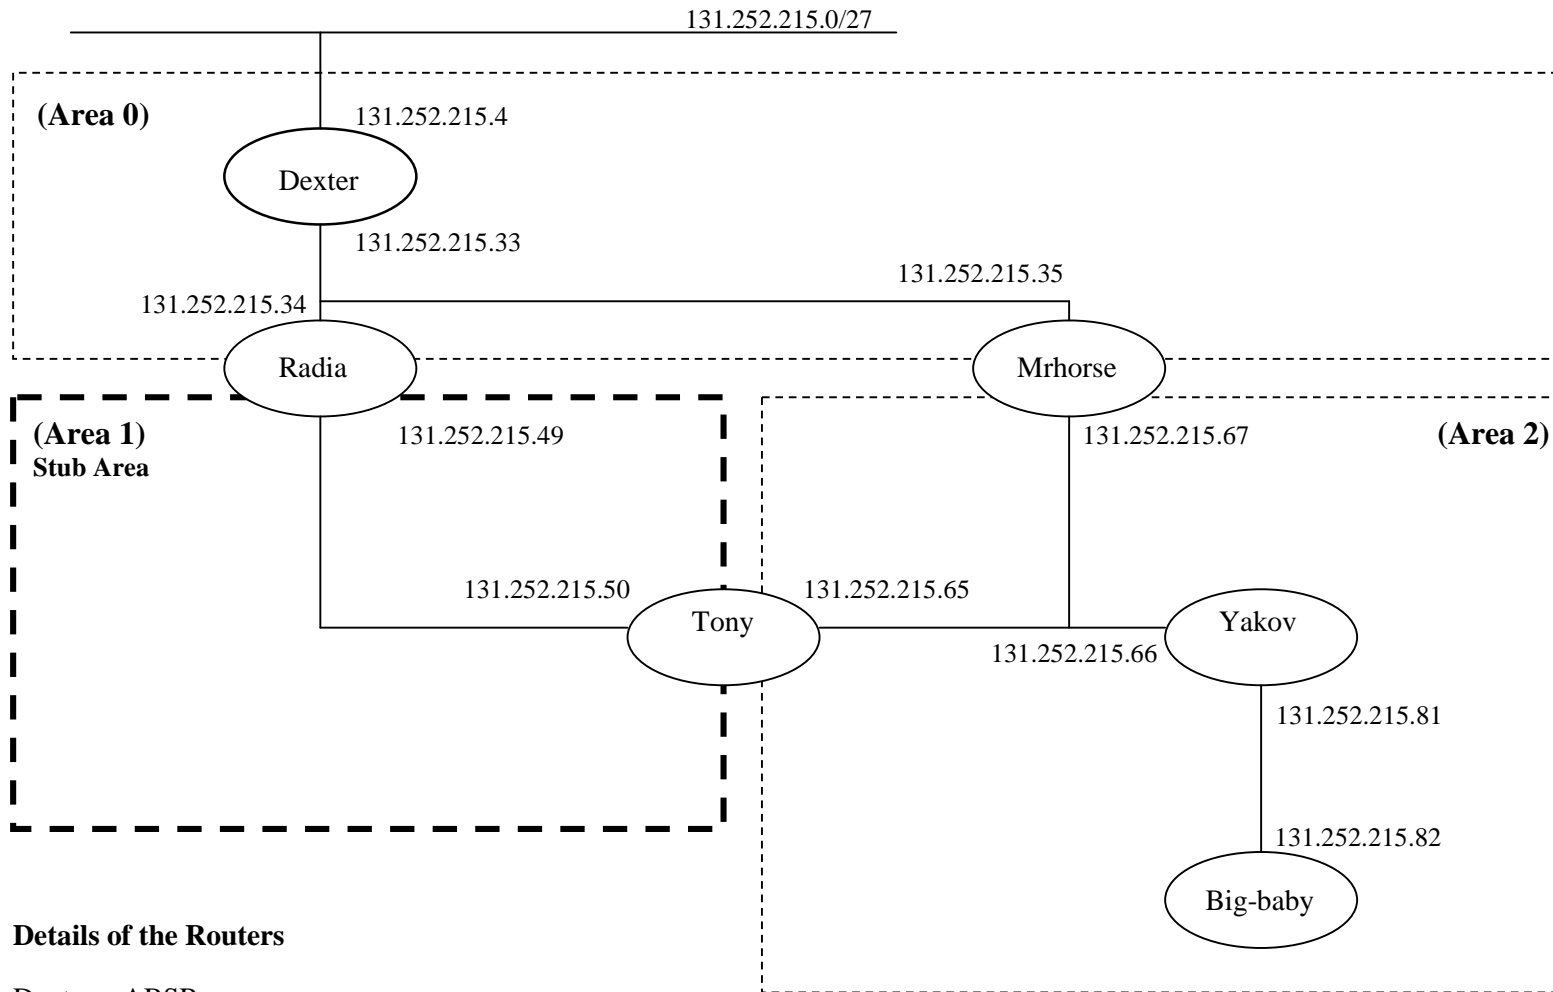

OSPF Stub Area1

Dexter – ABR

Radia – ABR (Area 0 and Area 1)

Mrhorse – ABR (Area 0 and Area 2)