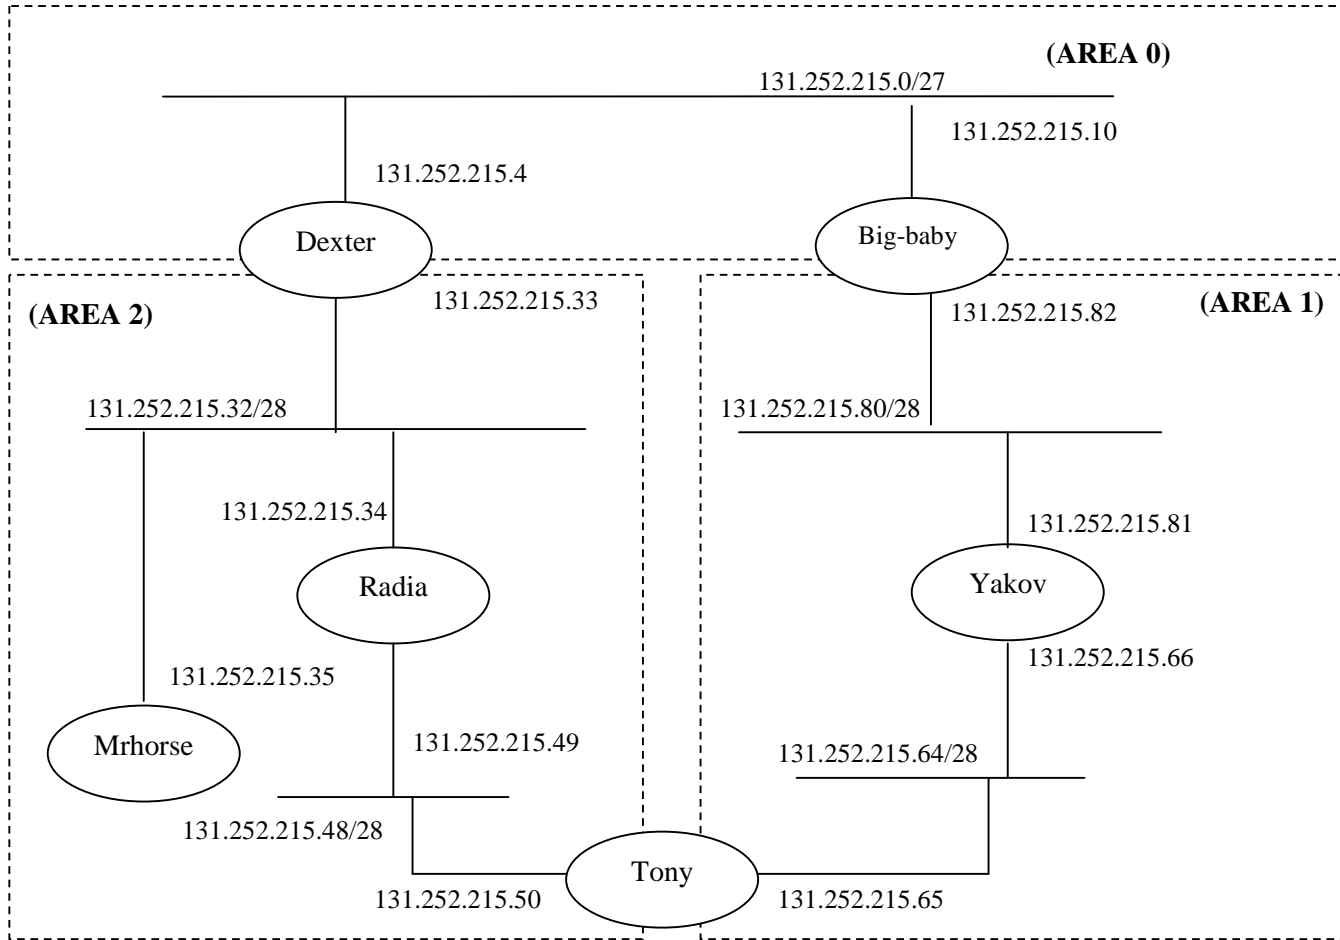

OSPF Summarization Case 1

Details of the Routers

Dexter, Big-Baby – ABR
 Dexter – ABR (Area 0 and Area 2)
 Big-Baby – ABR (Area 0 and Area 1)

131.252.215.32/28
 131.252.215.48/28 Summarized into 131.252.215.32/27

131.252.215.80/28
 131.252.215.64/28 Summarized into 131.252.215.64/27