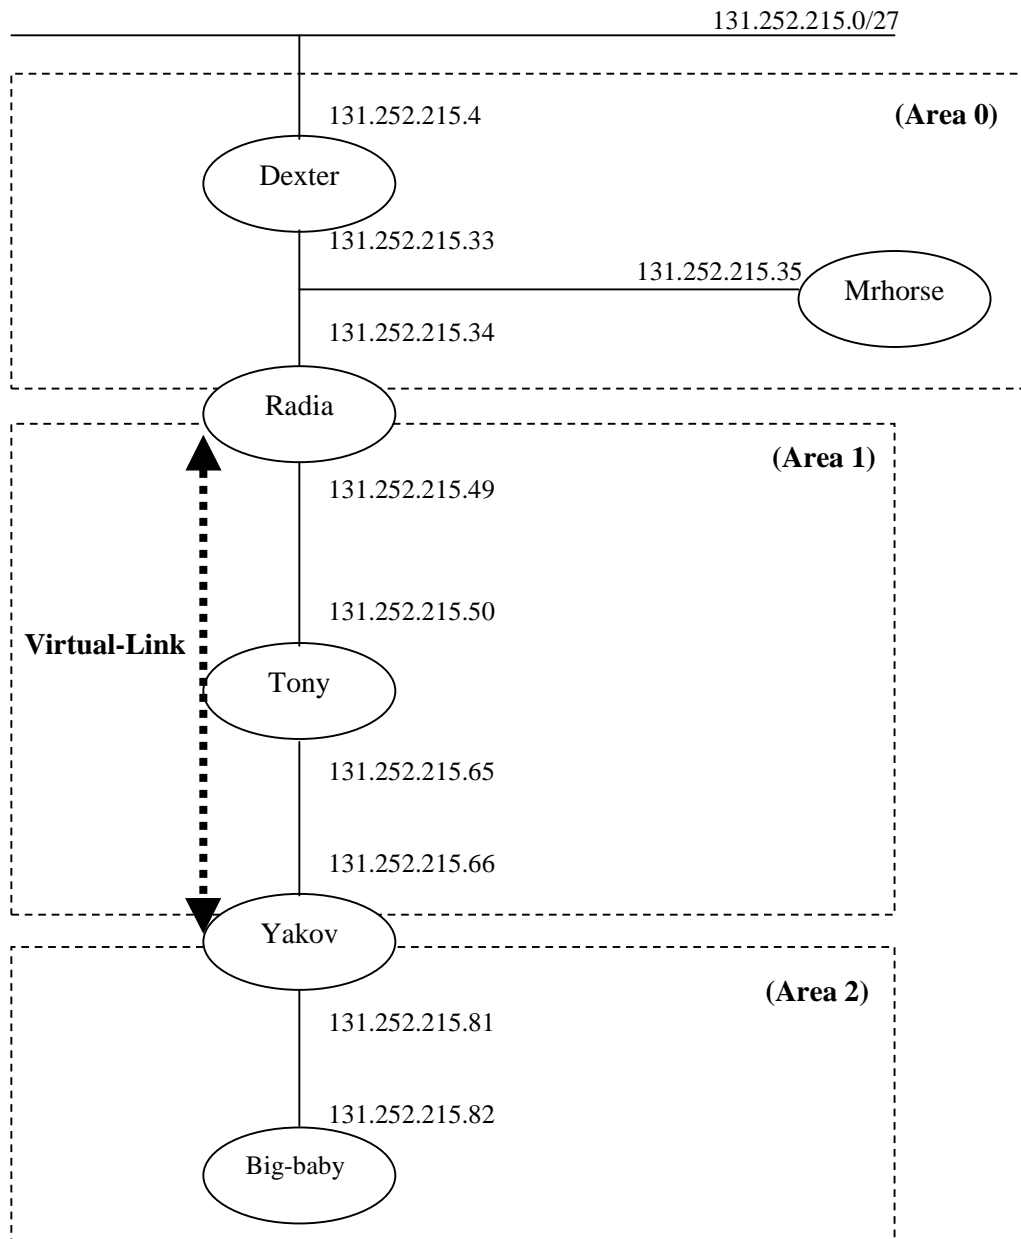

## OSPF Virtual Link Case 1 (Between Radia and Yakov)

Details of the Routers

Dexter – ABSR

Radia – ABR (Area 0 and Area 1)

**Virtual-Link (Between Radia and Yakov)**